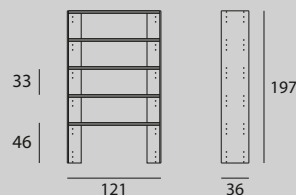

LINEAR 120

cod. PP120

MISURE / Size

L 121 P 36 H 197 cm