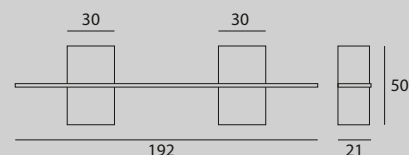

MODUS

Mensola realizzata con piano in laminato e vano giorno con struttura in metallo verniciato. Fondo del vano giorno disponibile con finitura decorata come optional.

Laminate **shelf** with metal painted open-plan compartment, whose bottom part is available with optional decorated finishing.

MODUS cod. ML500

L 192 P 21 H 50 cm

MODUS cod. ML501 (set di 2 - 2 pcs kit)

L 192 P 21 H 50 cm

MODUS cod. ML502

L 120 P 21 H 50 cm

FINITURA STRUTTURA VANO A GIORNO
Open plan compartments frame finishing

METALLO / METAL

00
Ferro Vintage
Vintage iron

FINITURA FONDO VANO A GIORNO
Bottom finishing

LAMIERA / METAL SHEET

00
Ferro Vintage
Vintage iron

01
Ferro Rete
Mesh iron

02
Ferro Rosone
Rose iron

FINITURA RIPIANO
Shelf finishing

LAMINATO / LAMINATE

1724
Castoro
Beaver

1727
Rustico
Country

1729
Deserto
Desert

144

Mensola con doppio vano giorno in lamiera e optional fondo decorato rete e ripiano in laminato Castoro 1724.

Laminate **shelf** in Beaver 1724 finishing with metal open-plan compartment, whose bottom part is decorated with Mesh finishing.