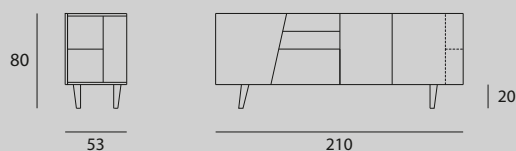

VERSUS₂₁₀

cod. MA101

Madia in laminato a tre ante di cui una in diagonale, due cassetti ed un cestone. Anta diagonale e cassetto di spessore maggiore e piedino in metallo verniciato. Optional top in lamiera neutra o decorata. Vano giorno solo sul lato destro. Finitura fianco sinistro coordinata con anta diagonale.

Laminated **cupboard** with three doors, one of them diagonal, two drawers and a drawer-box. Diagonal door and drawer-box in thicker laminate. Painted metal legs. Optional neutral or decorated metal sheet top. Open-plan compartment only on the right side. Left side and diagonal door matching finishing.

MISURE / Size

L 210 P 53 H 80|20 cm

Vano giorno solo sul lato destro.
Open plan compartments only on the right side.

VERSUS₁₆₆

cod. MA100

Madia in laminato a due ante di cui una in diagonale, due cassetti ed un cestone. Anta diagonale e cassetto di spessore maggiore e piedino in metallo verniciato. Optional top in lamiera neutra o decorata. Vano giorno solo sul lato sinistro. Finitura fianco destro coordinata con anta diagonale.

Laminated **cupboard** with three doors, one of them diagonal, two drawers and a drawer-box. Diagonal door and drawer-box in thicker laminate. Painted metal legs. Optional neutral or decorated metal sheet top. Open-plan compartment only on the left side. Right side and diagonal door matching finishing.