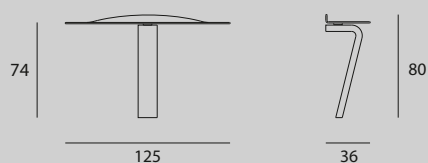

Consolle with laminate frame and transparent glass shelf.

MISURE / Size

L 125 P 36 H 80 cm

FINITURA STRUTTURA

Frame finishing

LAMINATO / LAMINATE

1724
Castoro
Beaver

1727
Rustico
Country