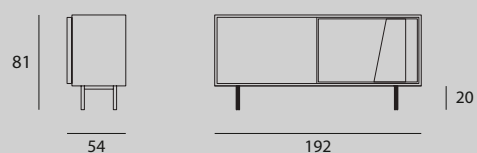

Laminate **cupboard** with double sliding doors, one of them with laminate and metal sheet detail. Painted metal legs. Optional neutral or decorated metal sheet top. Drawers on request.

MISURE / Size

L 192 P 54 H 81|20 cm