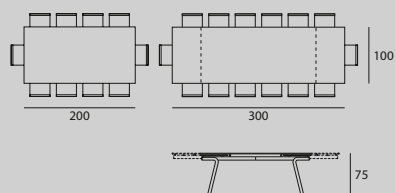

Alluminium extendible **table** with 1729 Desert finishing laminate legs, 2001 transparent tempered glass top and side extensions.

MISURE / Size

L 200|300 P 100 H 75 cm

68

FINITURA STRUTTURA Frame finishing