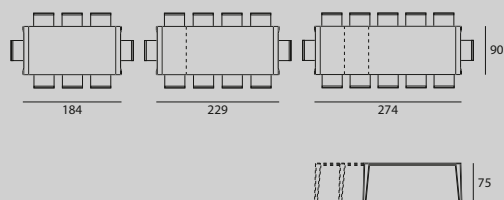

EXODUS₁₈₀

cod. TA510

Tavolo allungabile in laminato con struttura, piano e allunghe in laminato ed inserti decorativi in lamiera su entrambi i lati.

Extendible table with laminate frame, top and extensions, with decorative details on both sides.

MISURE / Size

L 184|229|274 P 90 H 75 cm