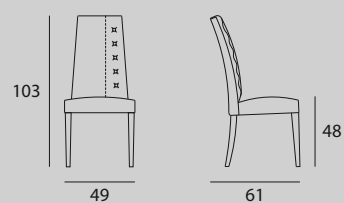

Wooden frame **chair** with vintage soft touch seat and back.

MISURE / Size

L 49 P 61 H 103|48 cm

118

FINITURA STRUTTURA
Frame Finishing

LACCATO / LACQUERED

1208
Bianco
White

1221
Grafite
Graphite