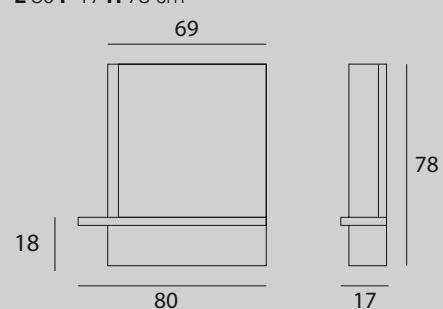

Mirror with laminate shelf and metal painted open-plan compartment, with optional decoration. Optional Led lighting on the mirror left side.

MISURE / Size

L 80 P 17 H 78 cm

158

FINITURA MENSOLA

Shelf finishing