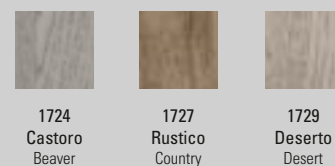

FINITURA MENSOLE

Shelf finishing

LAMINATO / LAMINATE

Libreria con piani in laminato Deserto 1729 e fianchi in Ferro Vintage 00.

Bookcase with Iron Vintage 00 metal frame and laminate shelves in Desert 1729 finishing.