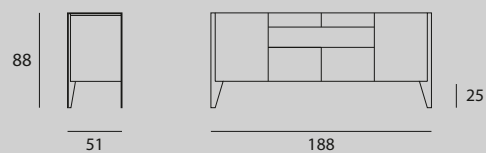

STRATOS

cod. MA107

Madia in laminato a quattro ante e due cassetti centrali con gambe in metallo verniciato e comodo vano giorno frontale. Optional top in lamiera e vano giorno in lamiera neutra o decorata.

Laminate **cupboard** with four doors, comfortable front compartment, painted metal legs. Top and open-plan frontal compartment optionally available with neutral or decorated metal sheet.

MISURE / Size

L 188 P 51 H 88|25 cm