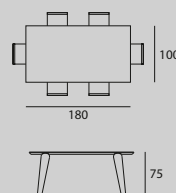

Non-extendable table with 0123 painted metal Iron Vintage structure, laminate top made with edge cut at 45°.

MISURE / Size

L 180 P 100 H 75 cm

FINITURA STRUTTURA Frame finishing

METALLO / METAL

0123
Ferro Vintage
Vintage iron