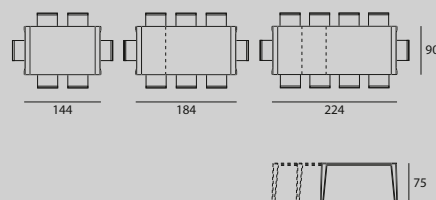

Extendible table with laminate frame, top and extensions, with decorative details on both sides.

MISURE / Size

L 184|229|274 P 90 H 75 cm

EXODUS₁₄₀

cod. TA511

Tavolo allungabile in laminato con struttura, piano e allunghe in laminato ed inserti decorativi in lamiera su entrambi i lati.

Extendible table with laminate frame, top and extensions and decorative details both side.

MISURE / Size

L 144|184|224 P 90 H 75 cm

92

FINITURA STRUTTURA
Frame finishing

LAMINATO / LAMINATE

1724
Castoro
Beaver