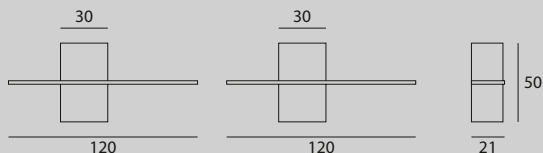

Laminate **shelf** with metal painted open-plan compartment, whose bottom part is available with optional decorated finishing.

MODUS cod. ML500

L 192 P 21 H 50 cm

MODUS cod. ML501 (set di 2 - 2 pcs kit)

L 192 P 21 H 50 cm